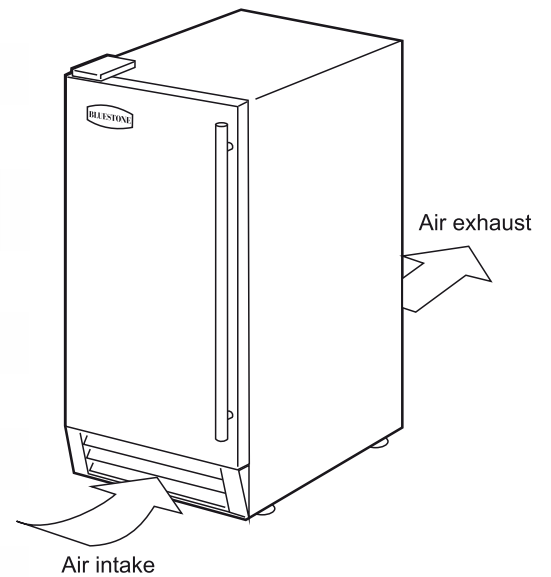

Model BCIM44

50 lbs Undercounter Ice Maker with Storage

MODEL NUMBER	BCIM44
Description	Ice Machine
Rated Power	115VAC ~ 60Hz
Power Consumption	13.2 kWh / 100 lbs of ice
Ice making/Ice harvest rated current	3.7A / 4.8A
Unit Size (W x D x H)	14.6" x 23.6" x 33.5"
Unit Weight	84 lbs
Packed Weight	97 lbs
Packed Size (W x D x H)	16.3" x 26.2" x 35.4"
Refrigerant	R134a
Ice Production	50* / 44** lbs per day
Ice Storage Capacity	25 lbs
Ice Cube Shape	Cube
Ice Cube Size	3/4" x 3/4" x 1"
UPC Number	857244002037
20' Container	96 Units
40' Container	202 Units
40' HC Container	298 Units