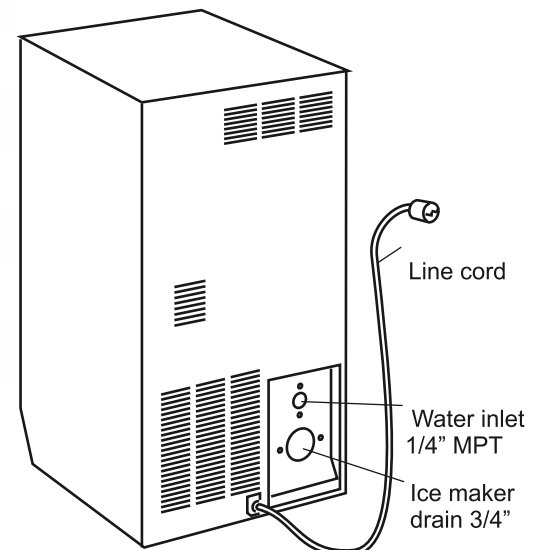

Model BCIM44

50 lbs Undercounter Ice Maker with Storage

MODEL NUMBER	BCIM44
Description	Ice Machine
Rated Power	115VAC ~ 60Hz
Power Consumption	13.2 kWh / 100 lbs of ice
Ice making/Ice harvest rated current	3.7A / 4.8A
Unit Size (W x D x H)	14.6" x 23.6" x 33.5"
Unit Weight	84 lbs
Packed Weight	97 lbs
Packed Size (W x D x H)	16.3" x 26.2" x 35.4"
Refrigerant	R134a
Ice Production	50* / 44** lbs per day
Ice Storage Capacity	25 lbs
Ice Cube Shape	Cube
Ice Cube Size	3/4" x 3/4" x 1"
UPC Number	857244002037
20' Container	96 Units
40' Container	202 Units
40' HC Container	298 Units